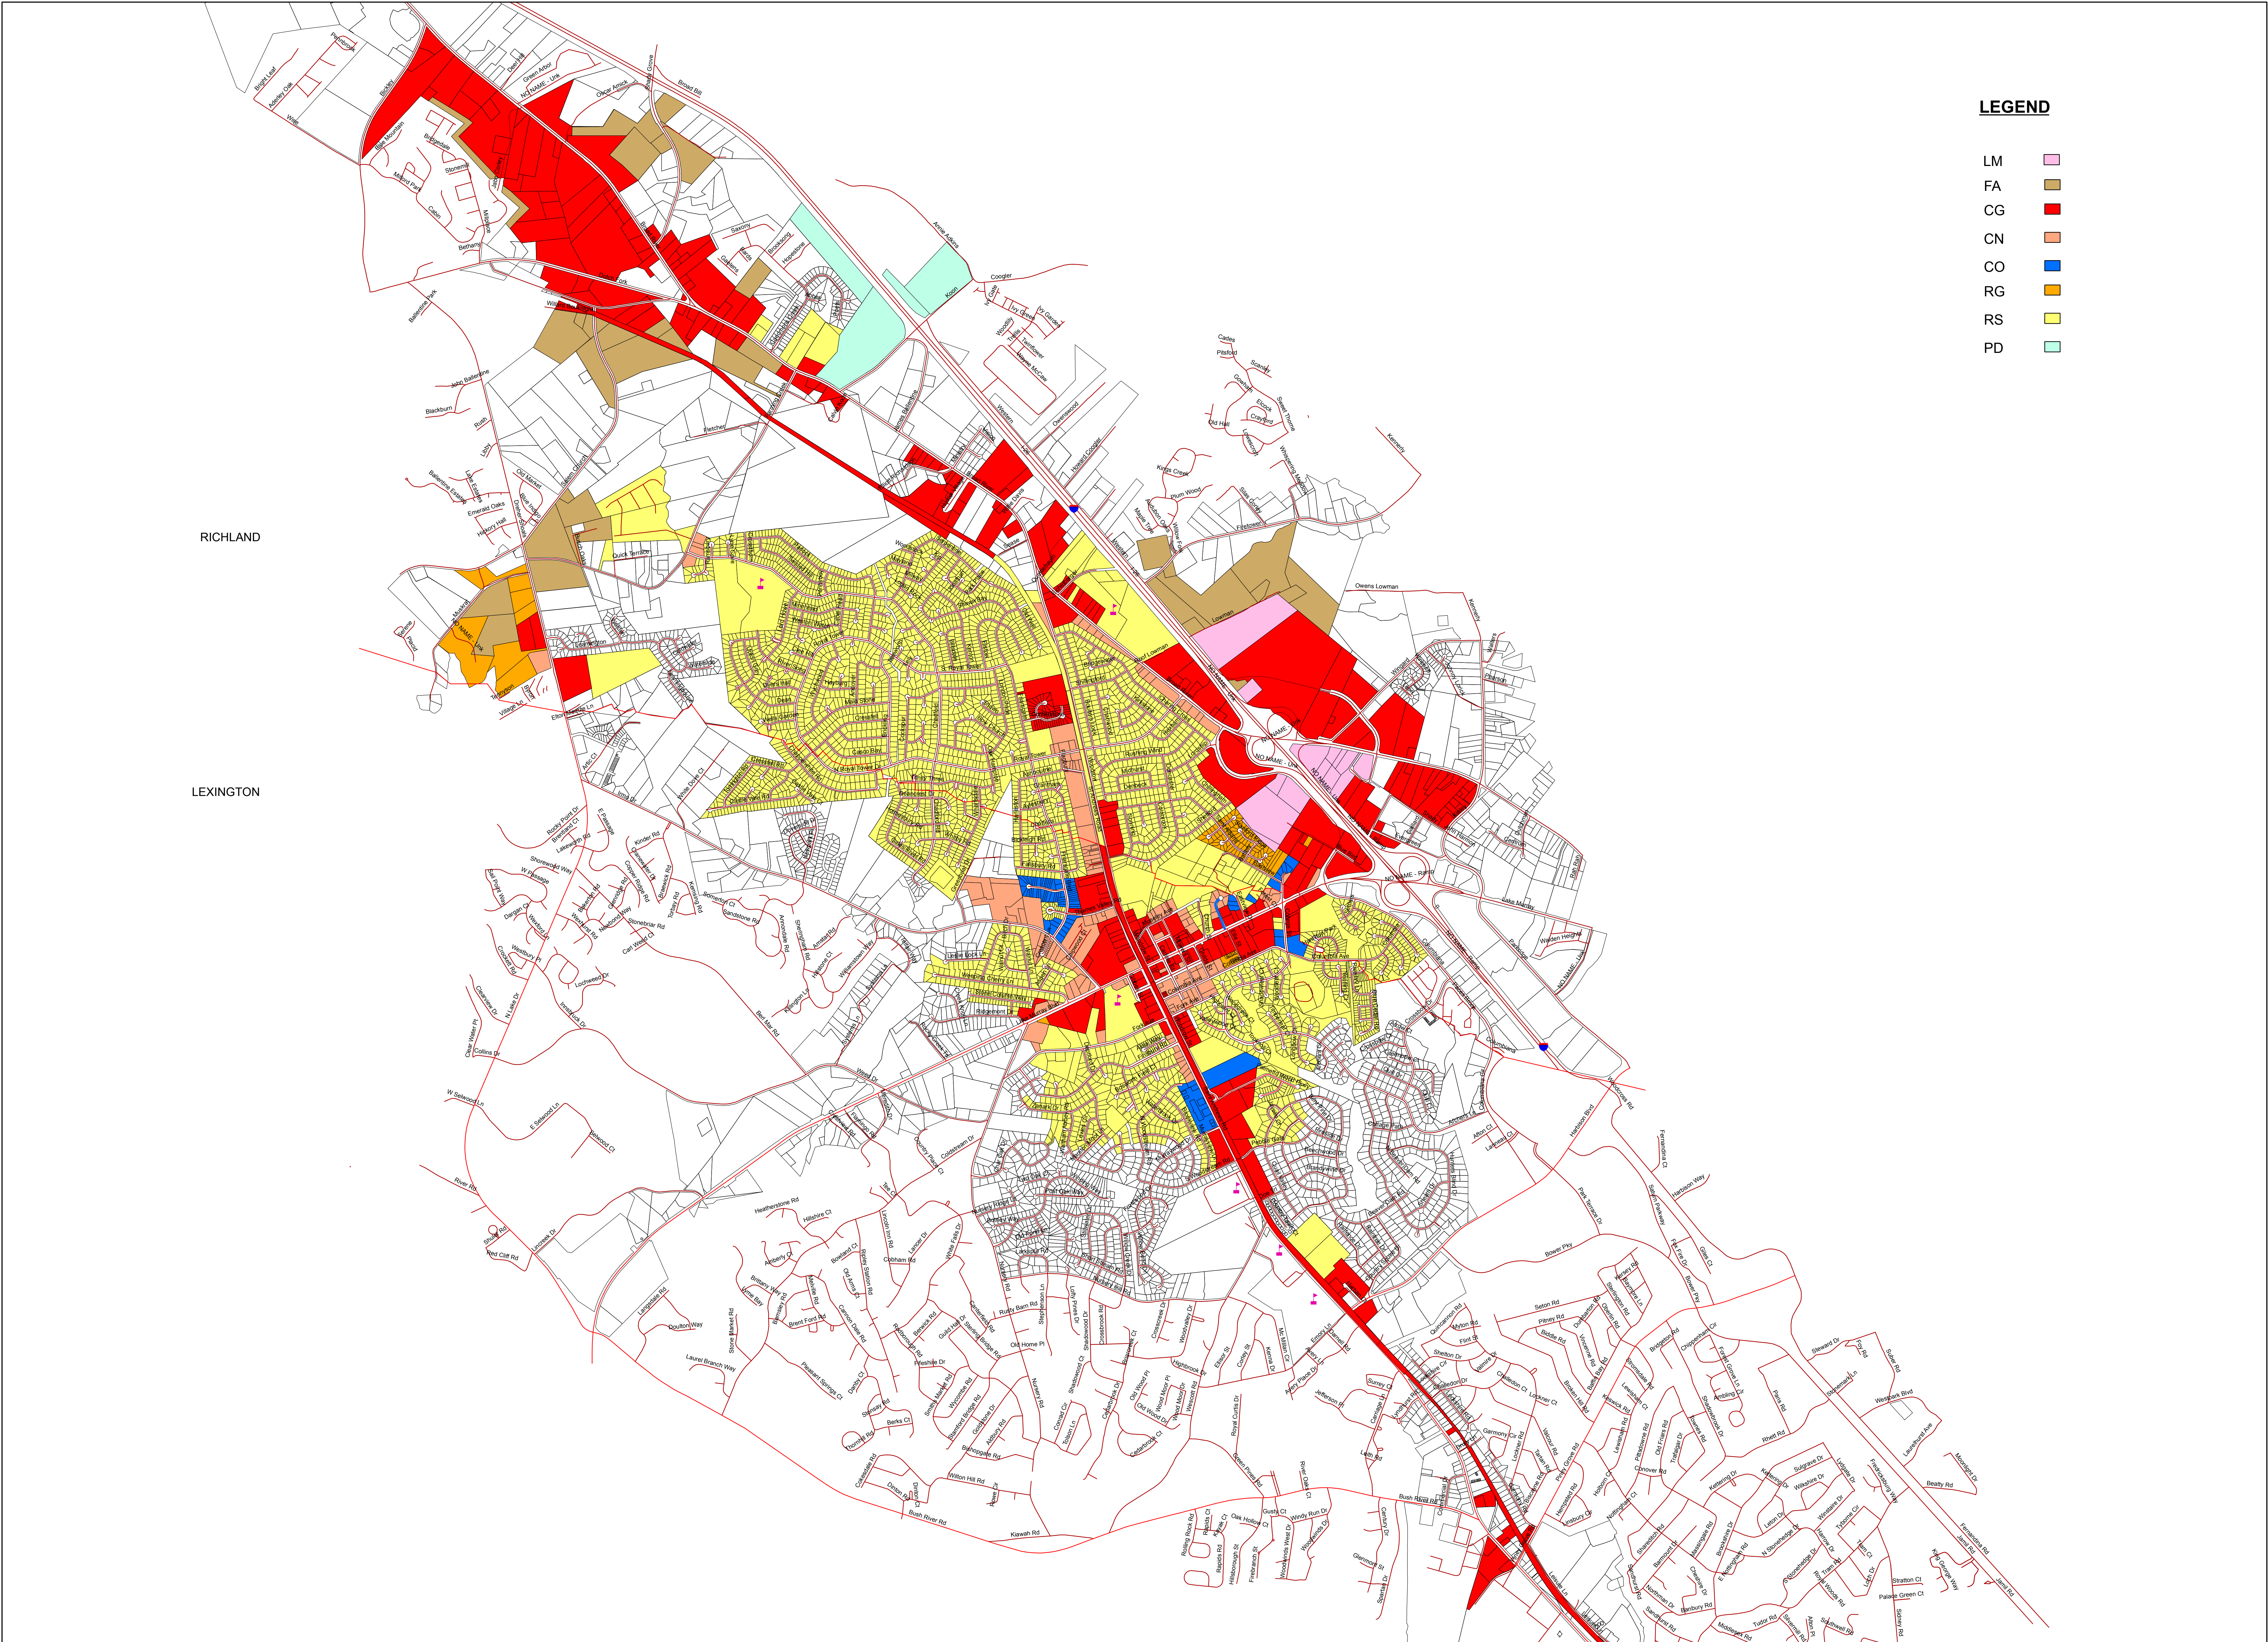

Town of Irmo Zoning Map

LEGEND

- LM
- FA
- CG
- CN
- CO
- RG
- RS
- PD